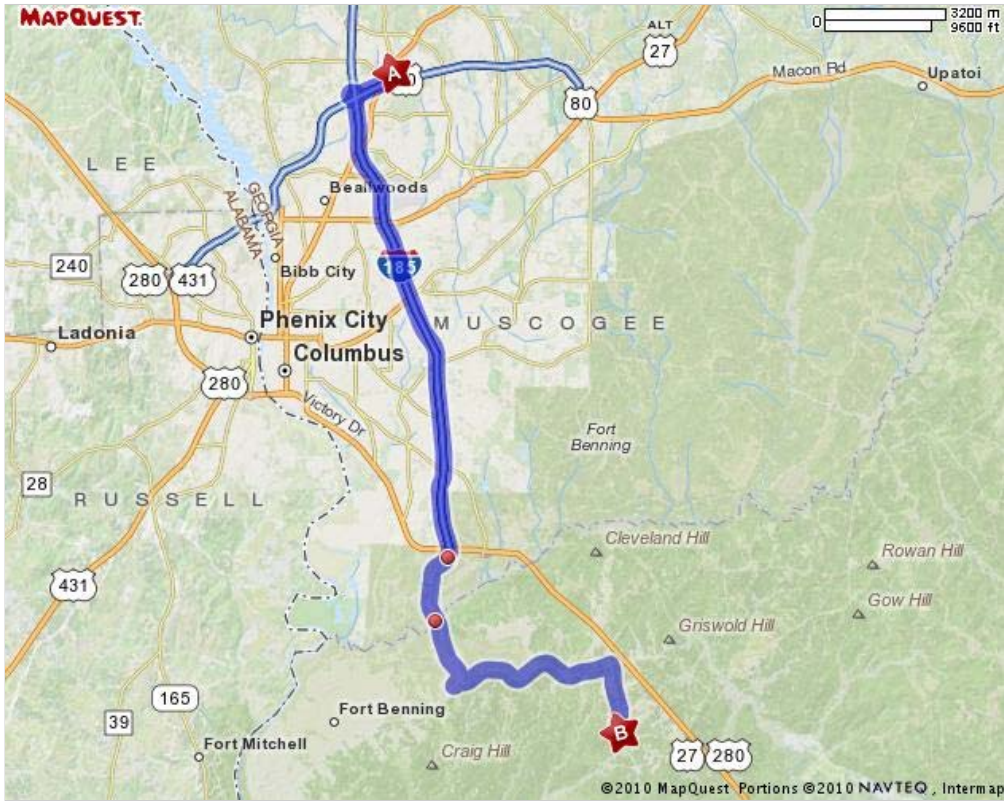

©2010 MapQuest Portions ©2010 NAVTEQ, Intermap

[All rights reserved. Use subject to License/Copyright](#) | [Map Legend](#)

Directions and maps are informational only. We make no warranties on the accuracy of their content, road conditions or route usability or expeditiousness. You assume all risk of use. MapQuest and its suppliers shall not be liable to you for any loss or delay resulting from your use of MapQuest. Your use of MapQuest means you agree to our [Terms of Use](#)